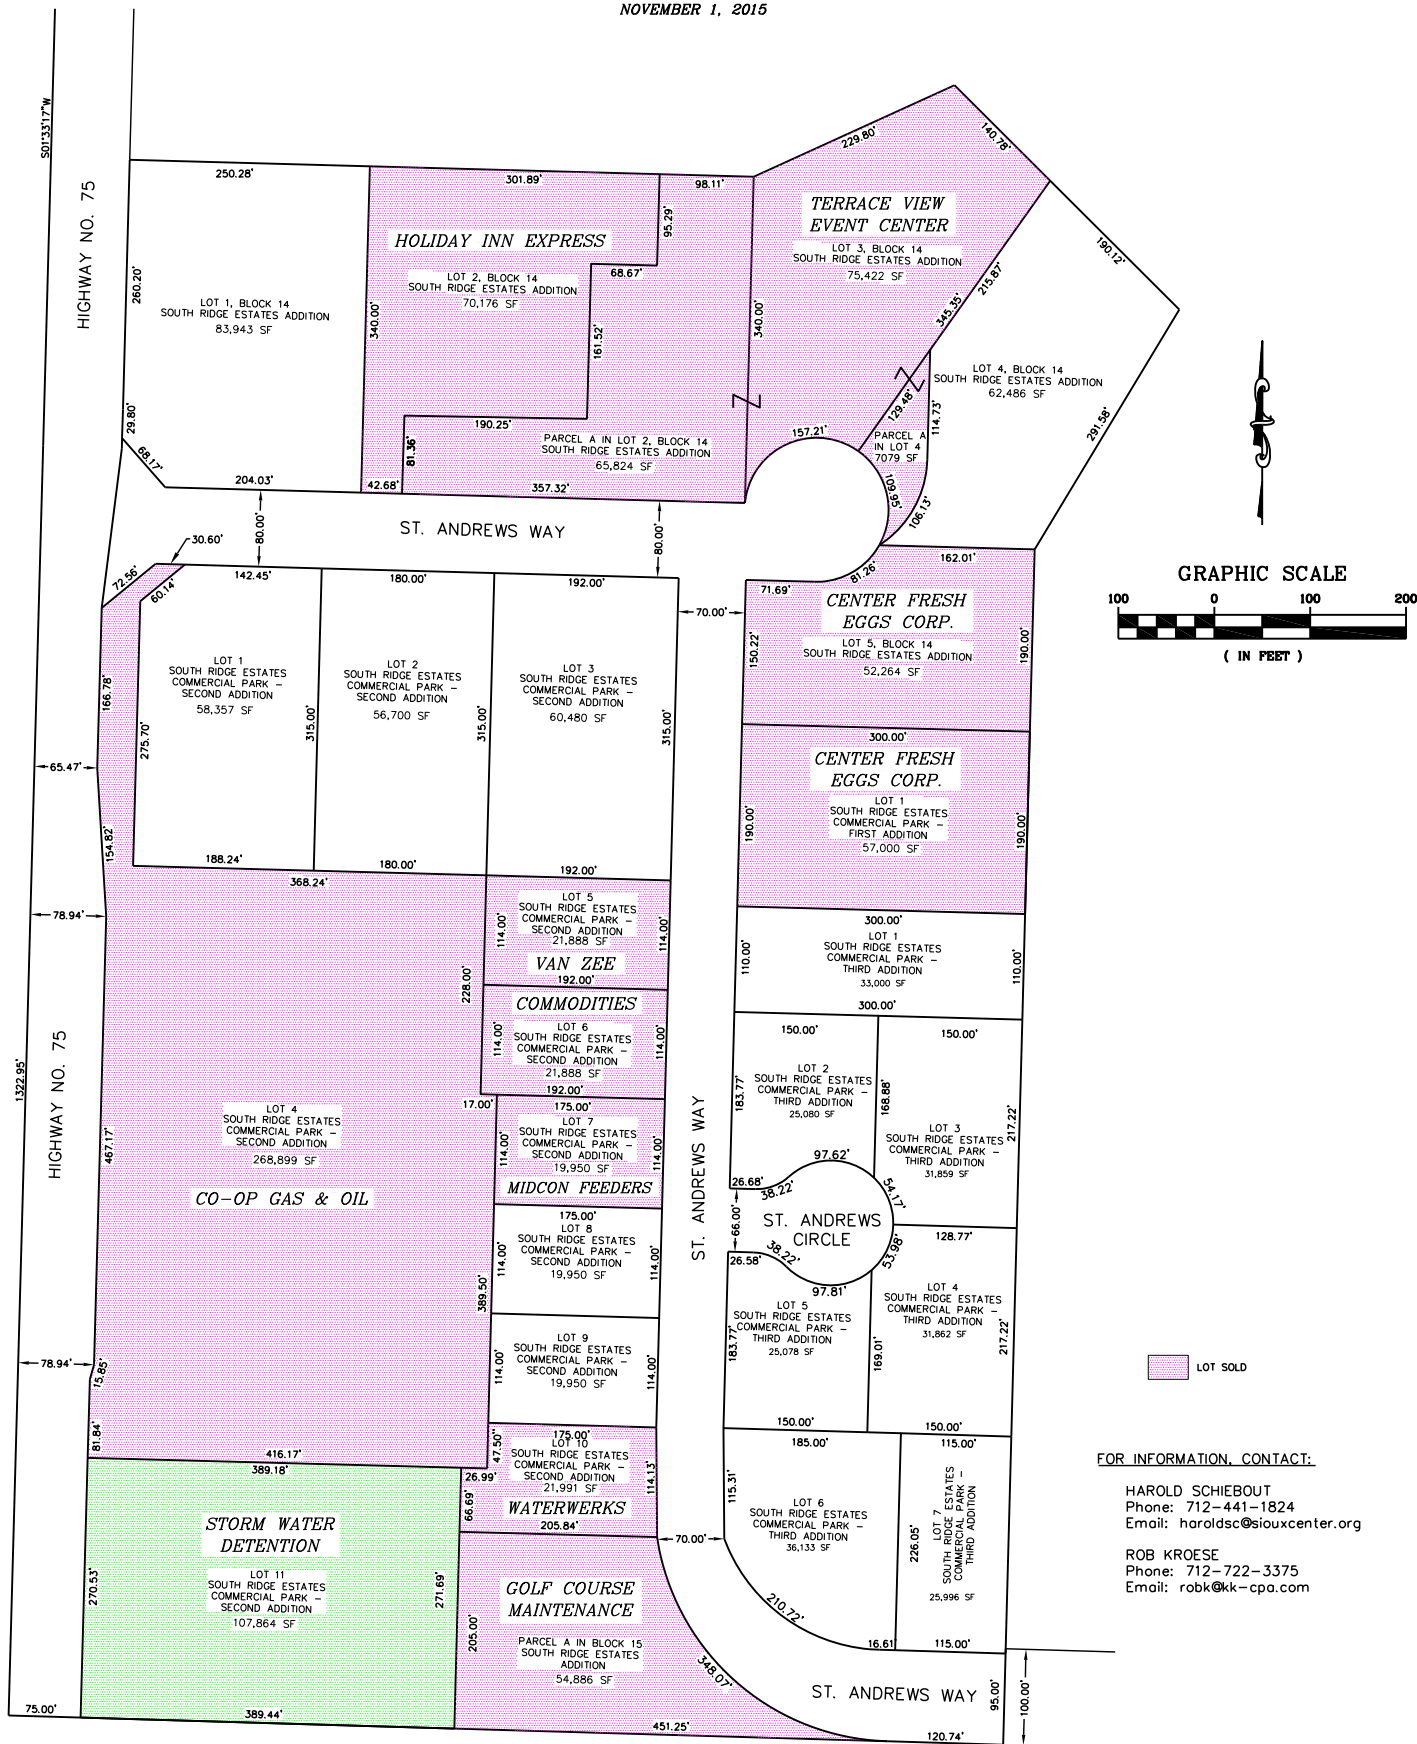

SOUTH RIDGE ESTATES COMMERCIAL PARK

SIOUX CENTER, IOWA

NOVEMBER 1, 2015

FOR INFORMATION, CONTACT:

HAROLD SCHIEBOUT
Phone: 712-441-1824
Email: haroldsc@siouxcenter.org

ROB KROESE
Phone: 712-722-3375
Email: robk@kk-cpo.com